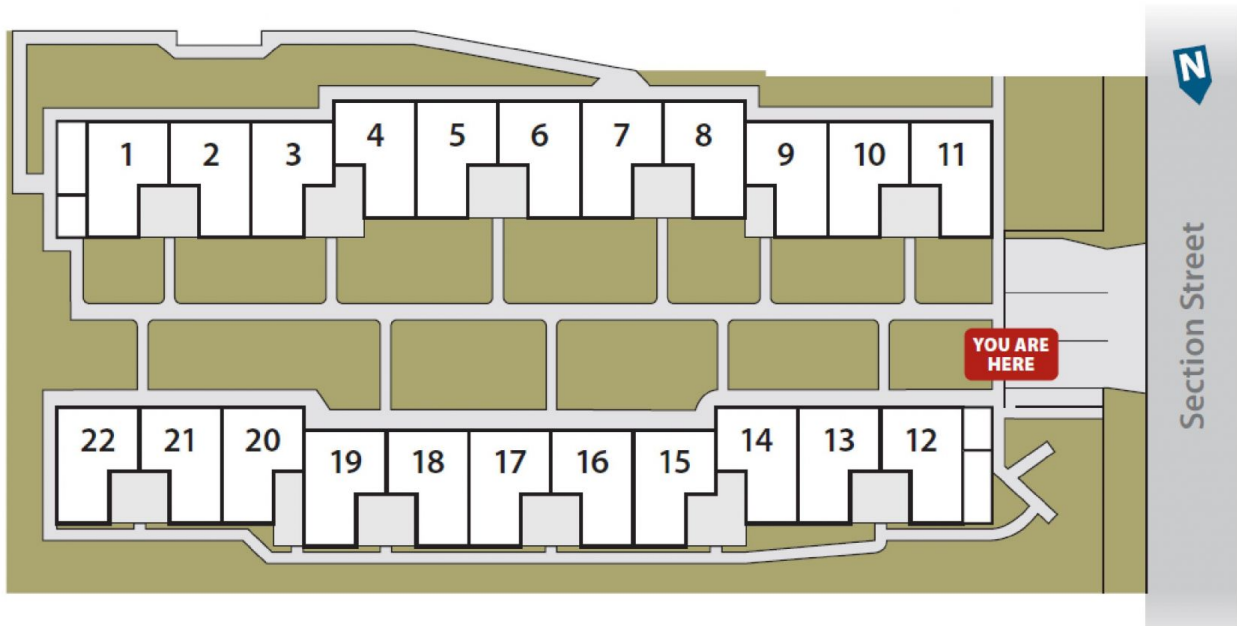

Uniting Annesley Court

11-15 Section Street, Mayfield

Contact

For more information please
call 1800 864 846 or ask@uniting.org
www.uniting.org

Uniting