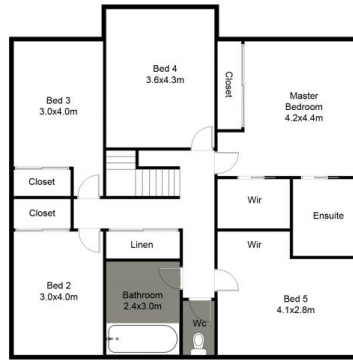

The modern, stunning large kitchen is the true heart of the home, featuring a spacious walk-in pantry and high-end appliances. The family dining area, complemented by a

Type : House
Land Size : 693 sqm
View : <https://www.cjhills.com.au/sale/nsw/northern-beaches/bayview/residential/house/7918653>

Colin Hills
 02 9918 3864

[For full version visit the website](https://www.cjhills.com.au)

Ground Floor

First Floor

Site Plan

This floor plan including furniture, fixture measurements and dimensions are approximate and for illustrative purposes only.
 All enquiries must be directed to the agent, vendor or party representing this floor plan.