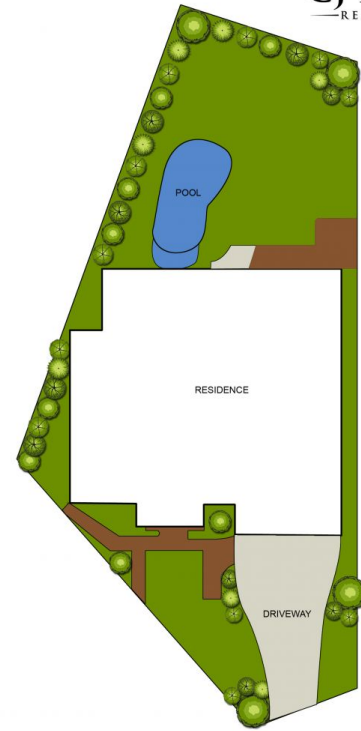

2 Kiewa Close Bayview NSW

5 🛏 3 🚿 2 🚗

Welcome to your dream home retreat nestled amidst serene surroundings in a quiet cul-de-sac, overlooking picturesque Bayview golf course. This exquisite property boasts luxurious coastal living and timeless elegance at every turn.

The modern, stunning large kitchen is the true heart of the home, featuring a spacious walk-in pantry and high-end appliances. The family dining area, complemented by a

Type : House
Land Size : 693 sqm
View : <https://www.cjhills.com.au/sale/nsw/northern-beaches/bayview/residential/house/7918653>

Colin Hills
 02 9918 3864

[For full version visit the website](https://www.cjhills.com.au)

Ground Floor

First Floor

Site Plan

This floor plan including furniture, fixture measurements and dimensions are approximate and for illustrative purposes only.
 All enquiries must be directed to the agent, vendor or party representing this floor plan.