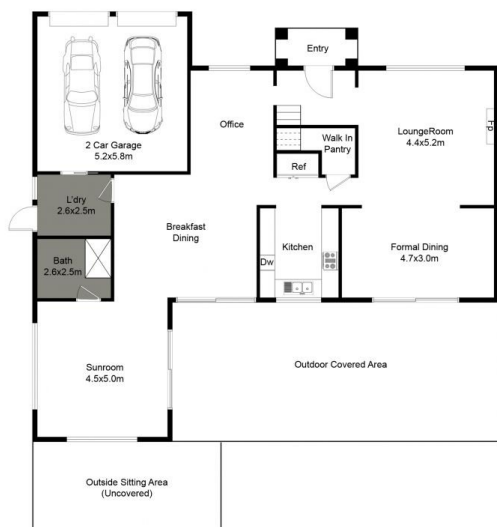

2 Kiewa Close Bayview NSW

5 🛏 3 🚿 2 🚗

Welcome to your dream home retreat nestled amidst serene surroundings in a quiet cul-de-sac, overlooking picturesque Bayview golf course. This exquisite property boasts luxurious coastal living and timeless elegance at every turn.

Land Size : 693 sqm
View : <https://www.cjhills.com.au/sale/nsw/northern-beaches/bayview/residential/house/7918653>

Featuring a formal lounge, complete with a modern fireplace, creating the perfect ambiance for gatherings or quiet evenings. Adjacent, the formal dining area seamlessly flows through to the outdoors, inviting in natural light and gentle breezes.

Colin Hills
02 9918 3864

The modern, stunning large kitchen is the true heart of the home, featuring a spacious walk-in pantry and high-end appliances. The family dining area, complemented by a sunroom/office, provides a comfortable space for everyday living and working from home, and flows to another living

Ground Floor

First Floor

Site Plan

This floor plan including furniture, fixture measurements and dimensions are approximate and for illustrative purposes only.

All enquiries must be directed to the agent, vendor or party representing this floor plan.