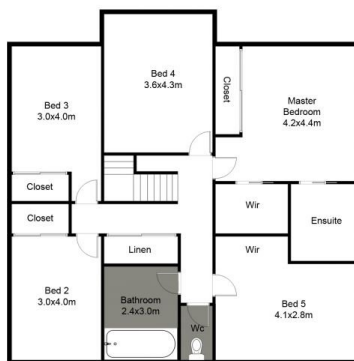

Land Size : 693 sqm
View : <https://www.cjhills.com.au/sale/nsw/northern-beaches/bayview/residential/house/7918653>

Featuring a formal lounge, complete with a modern fireplace, creating the perfect ambiance for gatherings or quiet evenings. Adjacent, the formal dining area seamlessly flows through to the outdoors, inviting in natural light and gentle breezes.

Colin Hills
02 9918 3864

The modern, stunning large kitchen is the true heart of the home, featuring a spacious walk-in pantry and high-end appliances. The family dining area, complemented by a sunroom/office, provides a comfortable space for everyday living and working from home, and flows to another living

Ground Floor

First Floor

Site Plan

This floor plan including furniture, fixture measurements and dimensions are approximate and for illustrative purposes only.

All enquiries must be directed to the agent, vendor or party representing this floor plan.