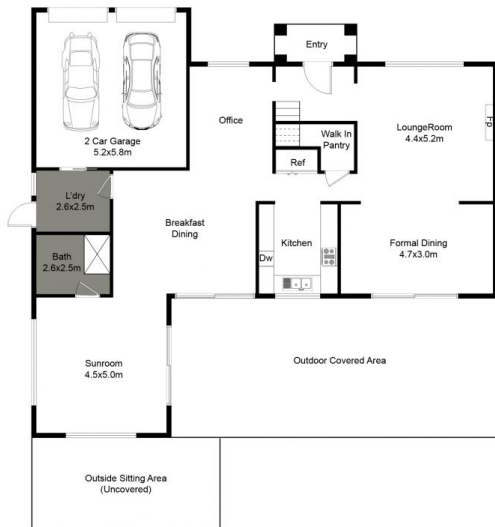

The modern, stunning large kitchen is the true heart of the home, featuring a spacious walk-in pantry and high-end appliances. The family dining area, complemented by a

Type : House
Land Size : 693 sqm
View : <https://www.cjhills.com.au/sale/nsw/northern-beaches/bayview/residential/house/7918653>

Colin Hills
 02 9918 3864

[For full version visit the website](https://www.cjhills.com.au)

Ground Floor

First Floor

Site Plan

This floor plan including furniture, fixture measurements and dimensions are approximate and for illustrative purposes only.
 All enquiries must be directed to the agent, vendor or party representing this floor plan.