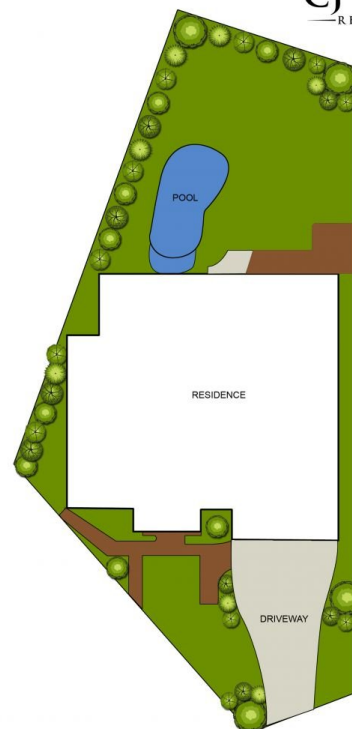

2 Kiewa Close Bayview NSW

5 🛏 3 🚿 2 🚗

Welcome to your dream home retreat nestled amidst serene surroundings in a quiet cul-de-sac, overlooking picturesque Bayview golf course. This exquisite property boasts luxurious coastal living and timeless elegance at every turn.

Land Size : 693 sqm
View : <https://www.cjhills.com.au/sale/nsw/northern-beaches/bayview/residential/house/7918653>

Featuring a formal lounge, complete with a modern fireplace, creating the perfect ambiance for gatherings or quiet evenings. Adjacent, the formal dining area seamlessly flows through to the outdoors, inviting in natural light and gentle breezes.

Ground Floor

First Floor

Site Plan

This floor plan including furniture, fixture measurements and dimensions are approximate and for illustrative purposes only.

All enquiries must be directed to the agent, vendor or party representing this floor plan.